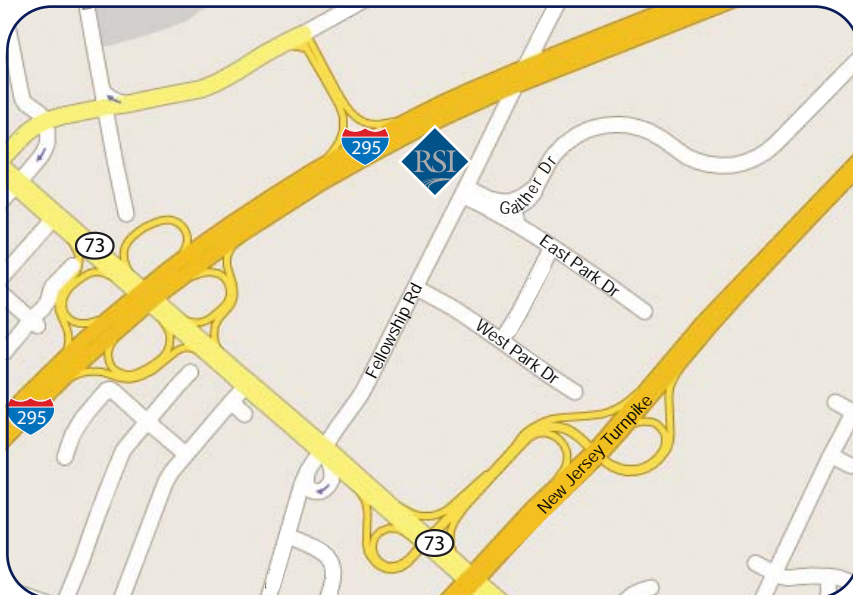

Nearest Airport:

Philadelphia International Airport (PHL)

Nearest Amtrak Station (7 miles):

Cornell Ave. & West Marlton Pike
Cherry Hill, NJ

Nearest Bus Station (1/4 mile):

538 Fellowship Road
Mt Laurel, NJ

From Philadelphia

- ♦ Take **Ben Franklin Bridge** into New Jersey to **Route 30** towards NJ Turnpike/Cherry Hill/Trenton.
- ♦ Bear left onto **Route 38** for approximately 5.5 miles.
- ♦ Turn right onto **Route 73** south toward NJ Turnpike/Marlton/Berlin.
- ♦ Make a right on the jughandle at **Fellowship Road**. (you will cross over 73).
- ♦ Make a left at the **second traffic light** (about 1/2 mile) into RSI's parking lot. We are on the second floor.

From Delaware

- ♦ Take **I-95** north to **Route 322** east.
- ♦ Take **Commodore Barry Bridge** into New Jersey continuing on Route 322 east to the **NJ Turnpike**.
- ♦ Take NJ Turnpike approx. 34 miles to **exit 4**.
- ♦ Follow signs for **Route 73** towards Camden/Phila.
- ♦ Turn right onto **Fellowship Road**.
- ♦ Make a left at the **second traffic light** (about 1/2 mile) into RSI's parking lot. We are on the second floor.

From Trenton

- ♦ Take **Route 129** toward Camden/Shore Points to **exit 60A** onto **I-295** south.
- ♦ Take I-295 to **exit 36A** onto **Route 73** toward NJ Tpk/ Berlin.
- ♦ Make a right on the jughandle at **Fellowship Road** (you will cross over 73).
- ♦ Make a left at the **second traffic light** (about 1/2 mile) into RSI's parking lot. We are on the second floor.